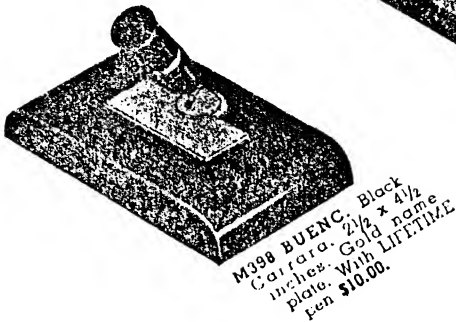

ON EVERY GIFT OCCASION

A SHEAFFER'S DRY-PROOF DESK SET IS APPROPRIATE

Desk sets shown with gold trim LIFETIME pens also available with AUTOGRAPH LIFETIME pens, for facsimile signature engraving (see page 8) at $8.00 additional per pen.